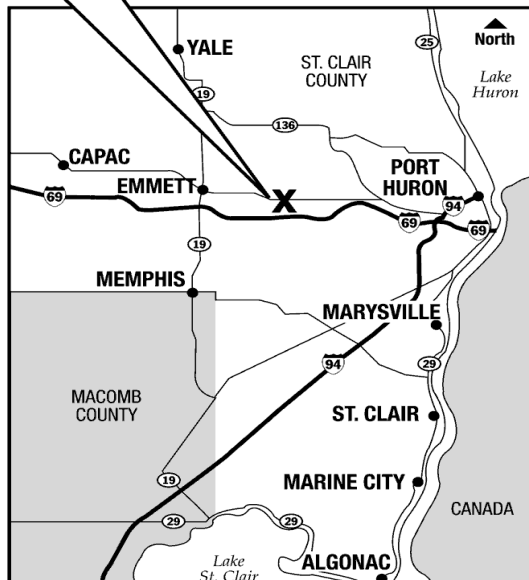

St. Clair County Propbusters
R/C Model Aircraft Club

Presents:

2017 INTER-CLUB FUN-FLY

SATURDAY JUNE 24th

Open to the Public and all local clubs

9AM to 12PM

Fun for the Whole Family!

- Plenty of seating
- Restroom Facilities
- Raffles

**Donations
Accepted**

R/C MODEL AIRCRAFT OF ALL TYPES

- WARBIRDS
- COMBAT
- BIPLANES
- LARGE SCALE
- SPORT SCALE
- HELICOPTERS
- ELECTRICS OF ALL SHAPES AND SIZES

**AMA CARD
REQUIRED
FOR ALL
PILOTS**

**AIRFIELD LOCATED AT EAST END OF
GODELLS COUNTY PARK**

8345 COUNTY PARK DRIVE, GODELLS, MI 48027

GPS: 42° 59' 02" N by 82° 39' 02" W

CONTACT: Sheila Olszewski (810) 367-6367

www.SCCPROPBOOSTERS.com