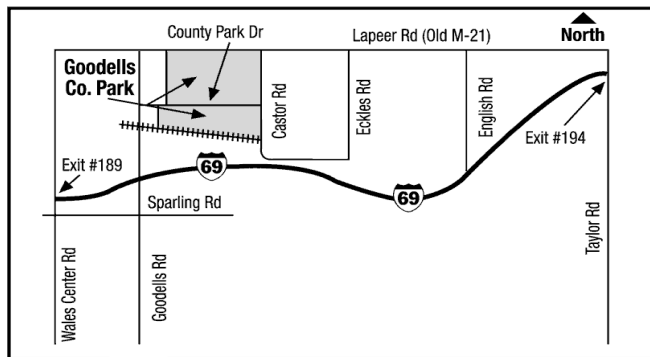

St. Clair County Propbusters
R/C Model Aircraft Club

Presents:

2017 INTER-CLUB FUN-FLY

SATURDAY JUNE 24th

Open to the Public and all local clubs

9AM to 12PM

Fun for the Whole Family!

- Plenty of seating
- Restroom Facilities
- Raffles

**Donations
Accepted**

R/C MODEL AIRCRAFT OF ALL TYPES

- WARBIRDS
- COMBAT
- BIPLANES
- LARGE SCALE
- SPORT SCALE
- HELICOPTERS
- ELECTRICS OF ALL SHAPES AND SIZES

**AMA CARD
REQUIRED
FOR ALL
PILOTS**

**AIRFIELD LOCATED AT EAST END OF
GODELLS COUNTY PARK**

8345 COUNTY PARK DRIVE, GODELLS, MI 48027

GPS: 42° 59' 02" N by 82° 39' 02" W

CONTACT: Sheila Olszewski (810) 367-6367

www.SCCPROPBOOSTERS.com